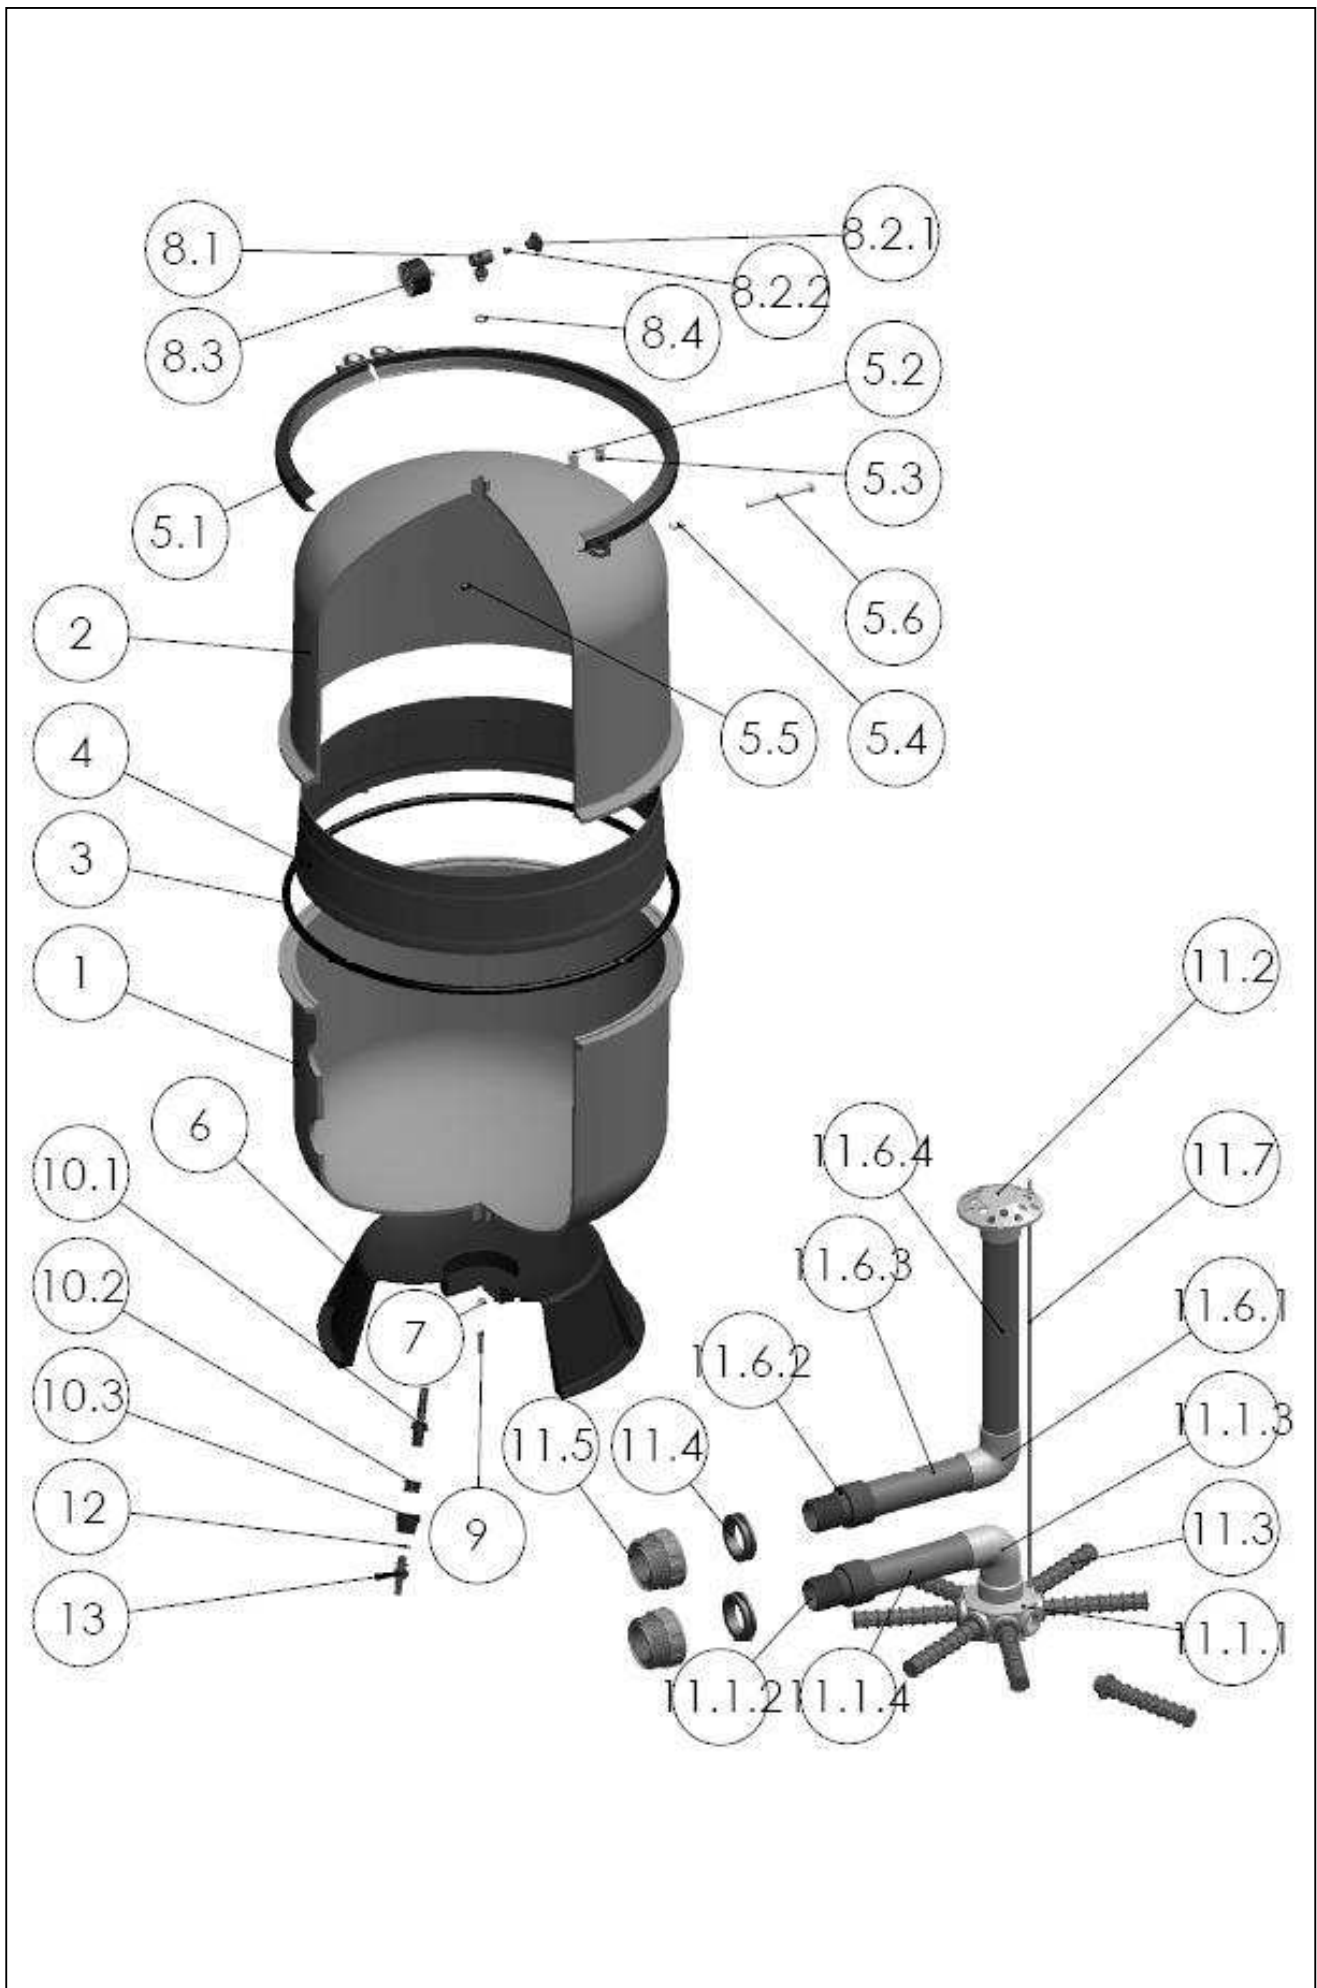

## FILTRAČNÍ NÁDOBA BILBAO 500

# FILTRAČNÍ NÁDOBA BILBAO 500

detail	identifikace	popis
1	I154065002	Filter body Ø500 (Orange)
2	I154065001	Filter body Ø500 (Orange)
3	I7225210120	O-ring 521×12
4	I154085010	Closing plastic ring Ø500
5	I04592-0600	Closing assembly BILBAO Ø500
5.1	I154085013	Closing ring Bilbao filter Ø500
5.2	I154084015	Threaded Tip M8
5.3	I154084014	TIP Ø8
5.4	I00594-0202	INOX PIPE Ø10×20
5.5	I00594-0305	Protection Thread M8
5.6	I7020108100	Screw DIN 933 A4 M8×100
6	I00541-0102	Filter Base Ø500-Ø600
7	I7011908000	Washer DIN 125 A2 M8
8	I04590-0500	Pressure Gauge Set
8.1	I00555-0401	Tee Adaptor
8.2	I074065008A	Air relief plug (with joint)
8.2.1	I024030092A	Air relief plug
8.2.2	I00648-0202	Bleed Gasket
8.3	I00545-0602	Pressure gauge 3 Kg - 1/8" (back)
8.4	I00470-0319	Gasket Ø18,5xØ12x2
9	I7015263032	Screw DIN 933 M-6X35
10	I04590-0200	Drain assembly 3/8" BILBAO
10.1	I00496-0501	Sand drain 3/8" (23mm)
10.2	I00541-0406	Concave joint 3/8" × 8
10.3	I00496-0502	Drain nut 3/8" - 1/4
11	I04592-0300	Interior part assembly Filter <i>BILBAO Ø500</i>
11.1	I04592-0820	BILBAO Ø500 Collector Assembly
11.1.1	I00624	Collector head 8 arms
11.1.2	I22497-0003	Raccord Filter
11.1.3	I01716	Ø50 - 90° Elbow
11.1.4	I6106050	PVC PIPE Ø50 PN6 (218 MM.)
11.1.5	I6106050	PVC PIPE Ø50 PN6 (55 MM.)
11.2	I00645	Diffuser Ø50
11.3	I00627	COLLECTOR ARM 160 mm (8)
11.4	I00541-0504	Concave joint 1 1/2"
11.5	I00470-0211	Outlet raccord 1 1/2" (Black)
11.6	I04592-0810	BILBAO Ø500 Diffuser Assembly

detail	identifikace	popis
11.6.1	I01716	Ø50 - 90° Elbow
11.6.2	I22497-0003	Raccord Filter
11.6.3	I6106050	PVC PIPE Ø50 PN6 (218 MM.)
11.6.4	I6106050	PVC PIPE Ø50 PN6 (355MM.)
11.7	I04592-0405	PVC Pipe 6 mm (length 630 mm)
11.8	I00497-0411CL76	Collector Drain Ø6 mm
12	I00470-0320	Gasket 18,50×12×4
13	I11656	Water drain ball valve 1/4 ABS