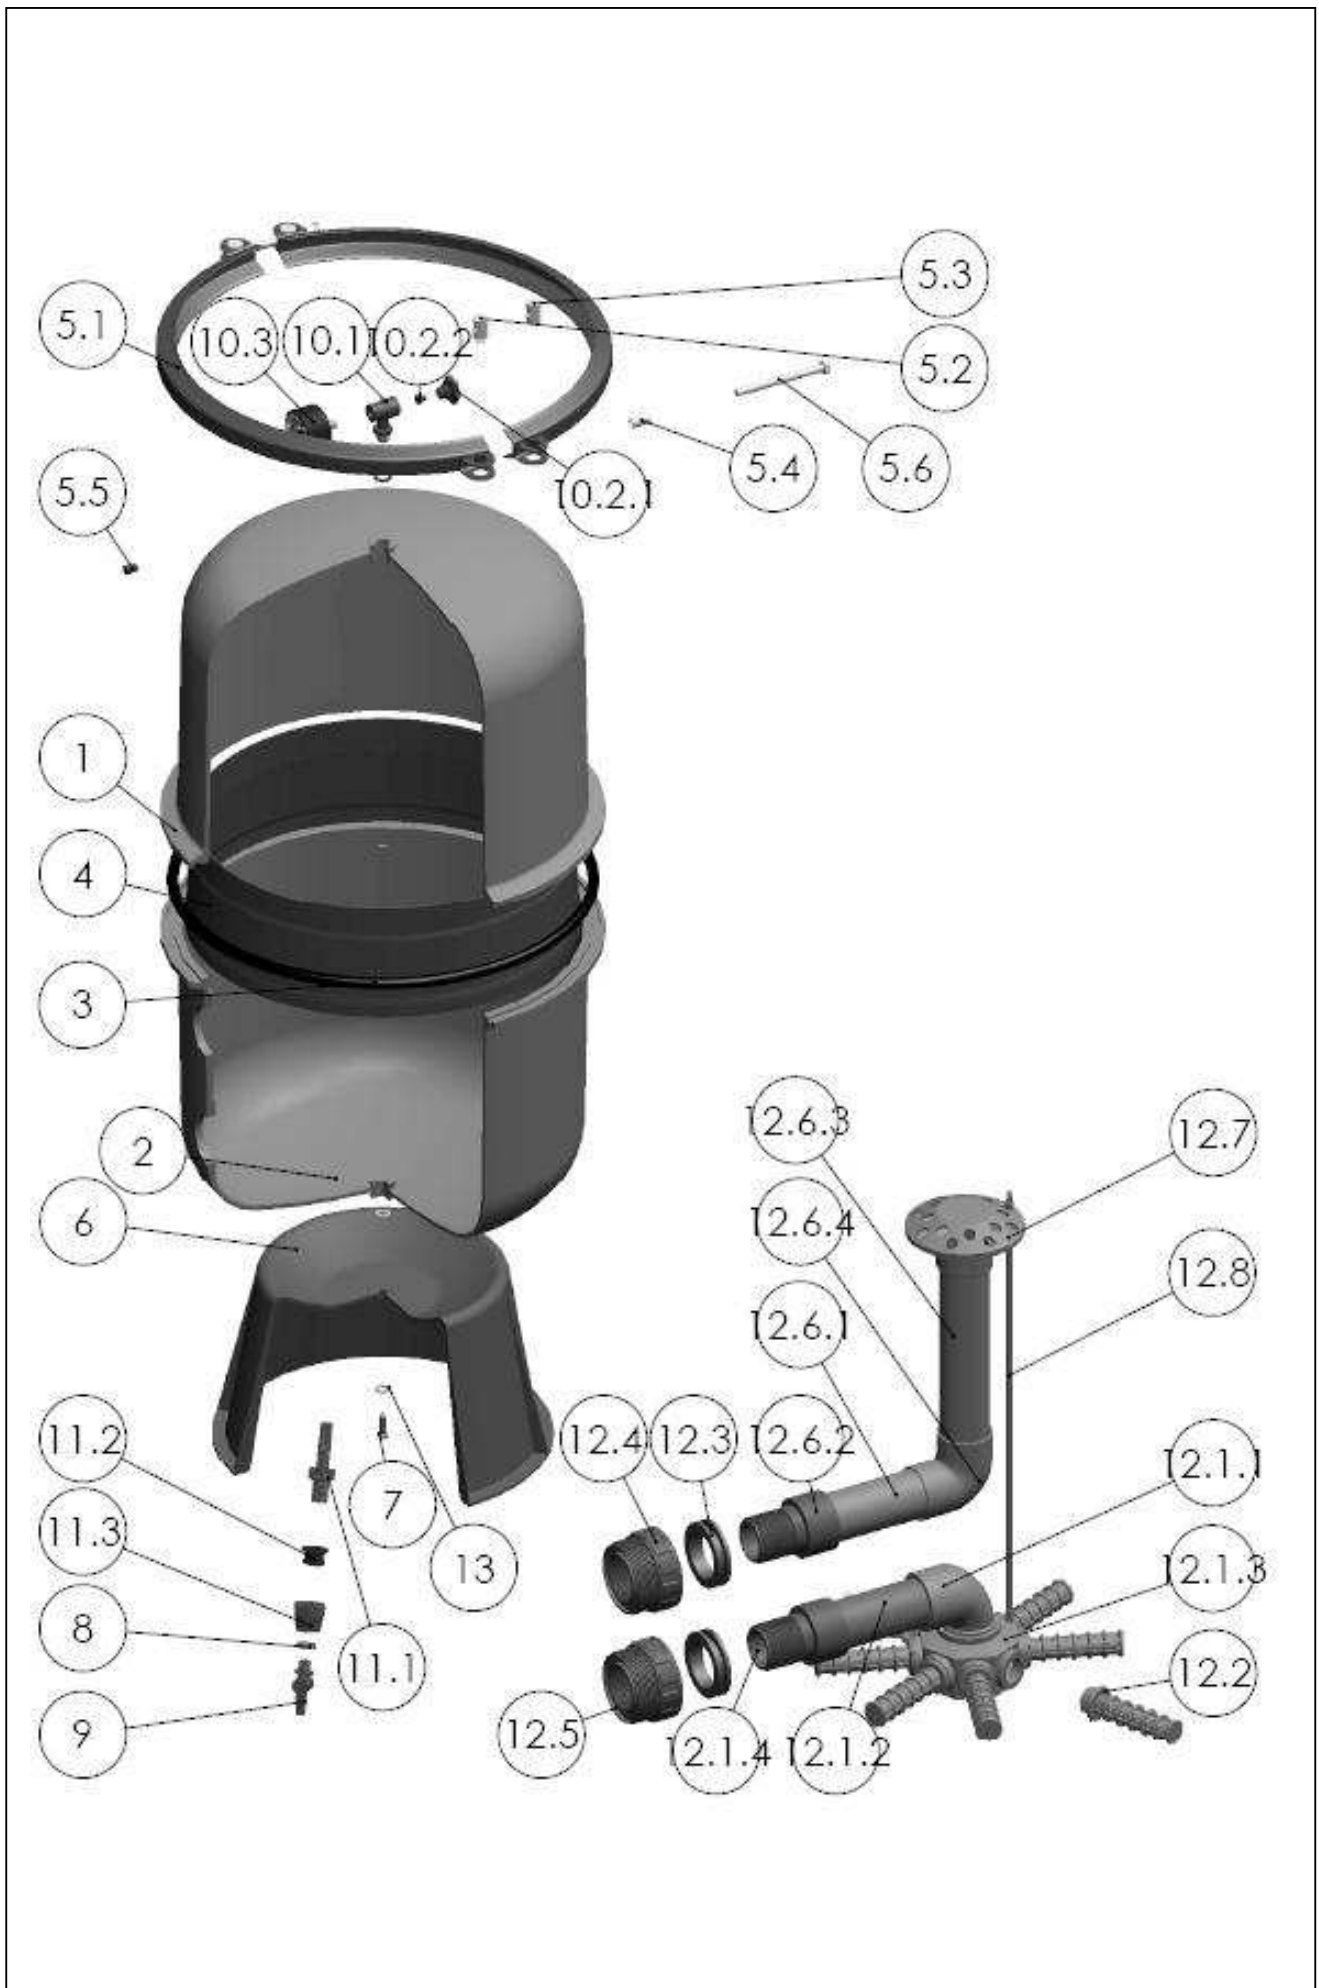

FILTRACNÍ NÁDOBA BILBAO 400

# FILTRAČNÍ NÁDOBA BILBAO 400

detail	identifikace	popis
1	I154064001	Filter upper body Ø400 (Orange)
2	I154064002	Naranja Filter body Ø400 (Orange)
3	I7224080120	O-ring 408×12
4	I154084010	Closing Ring BILBAO Filter Ø400
5	I04591-0600	Closing assembly BILBAO Ø400
5.1	I154084013	Closing ring Bilbao filter Ø400
5.2	I154084015	Threaded Tip M8
5.3	I154084014	TIP Ø8
5.4	I00594-0202	INOX PIPE Ø10×20
5.5	I00594-0305	Protection Thread M8
5.6	I7020108100	Screw DIN 933 A4 M8×100
6	I04591-0102	Filter base Ø400
7	I7015263025	Screw DIN 7976 A2 6,3X25
8	I00470-0320	Gasket 18,50×12×4
9	I11656	Water drain ball valve ¼ ABS
10	04590-0500	Pressure Gauge Set
10.1	I00555-0401	Tee Adaptor
10.2	I074065008A	Air relief plug (with joint)
10.2.1	I024030092A	Air relief plug
10.2.2	I00648-0202	Bleed Gasket
10.3	I00545-0602	Pressure gauge 3 Kg - 1/8" (back)
10.4	I00470-0319	Gasket Ø18,5xØ12x2
11	I04590-0200	Drain assembly 3/8" BILBAO
11.1	I00496-0501	Sand drain 3/8" (23mm)
11.2	I00541-0406	Concave joint 3/8" × 8
11.3	I00496-0502	Drain nut 3/8" - ¼
12	I04591-0300	Interior part Assembly Filter <i>BILBAO Ø400</i>
12.1	I04591-0820	BILBAO Ø400 Collector Assembly
12.1.1	I02237	Reduction elbow Ø50 90° <i>(cut 20 mm)</i>
12.1.2	I6106050	PVC PIPE Ø50 PN6 (158 MM.)
12.1.3	I00624E	Collector head 8 arms special
12.1.4	I22497-0003	Raccord Filter
12.2	I00628	Collector arm 110 mm (8)
12.3	I00541-0504	Concave joint 1½"
12.4	I00470-0211	Outlet raccord 1½" (Black)
12.5	I00512-0411	Outlet raccord 1½" (White)
12.6	I04591-0810	BILBAO Ø400 Diffuser Assembly

detail	identifikace	popis
12.6.1	I6106050	PVC PIPE Ø50 PN6 (158 MM.)
12.6.2	I22497-0003	Raccord Filter
12.6.3	I6106050	PVC PIPE Ø50 PN6
12.6.4	I01716	Ø50 - 90° Elbow
12.7	I00645	Diffuser Ø50
12.8	I04585-0405	PVC Pipe 6 mm (length 485)
12.9	I00497-0411CL76	Collector Drain Ø6 mm
13	I7011908000	Washer DIN 125 A2 M8
14	I7021908000	Washer DIN 125 A4 M8